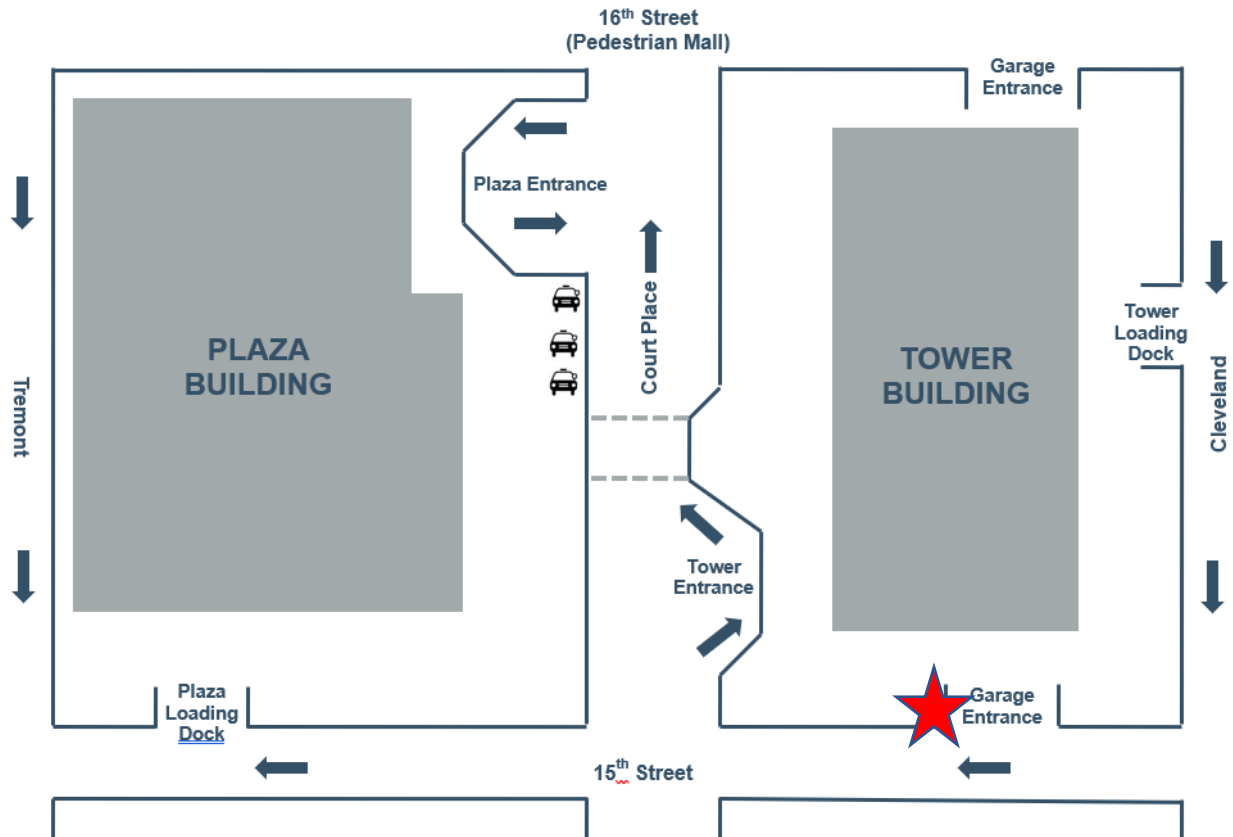

# SHERATON

Denver Downtown Hotel

## Directions to Parking Garage Entrance

The Garage Entrance is located on 15<sup>th</sup> Street between Cleveland & Court Place

### From Broadway:

- Turn right on Cleveland
- Turn right on 15<sup>th</sup> Street and garage entrance will be on your right

### From Colfax:

- Turn off from Colfax Avenue onto 15<sup>th</sup> Street passed Cleveland Place and the garage entrance will be on your right